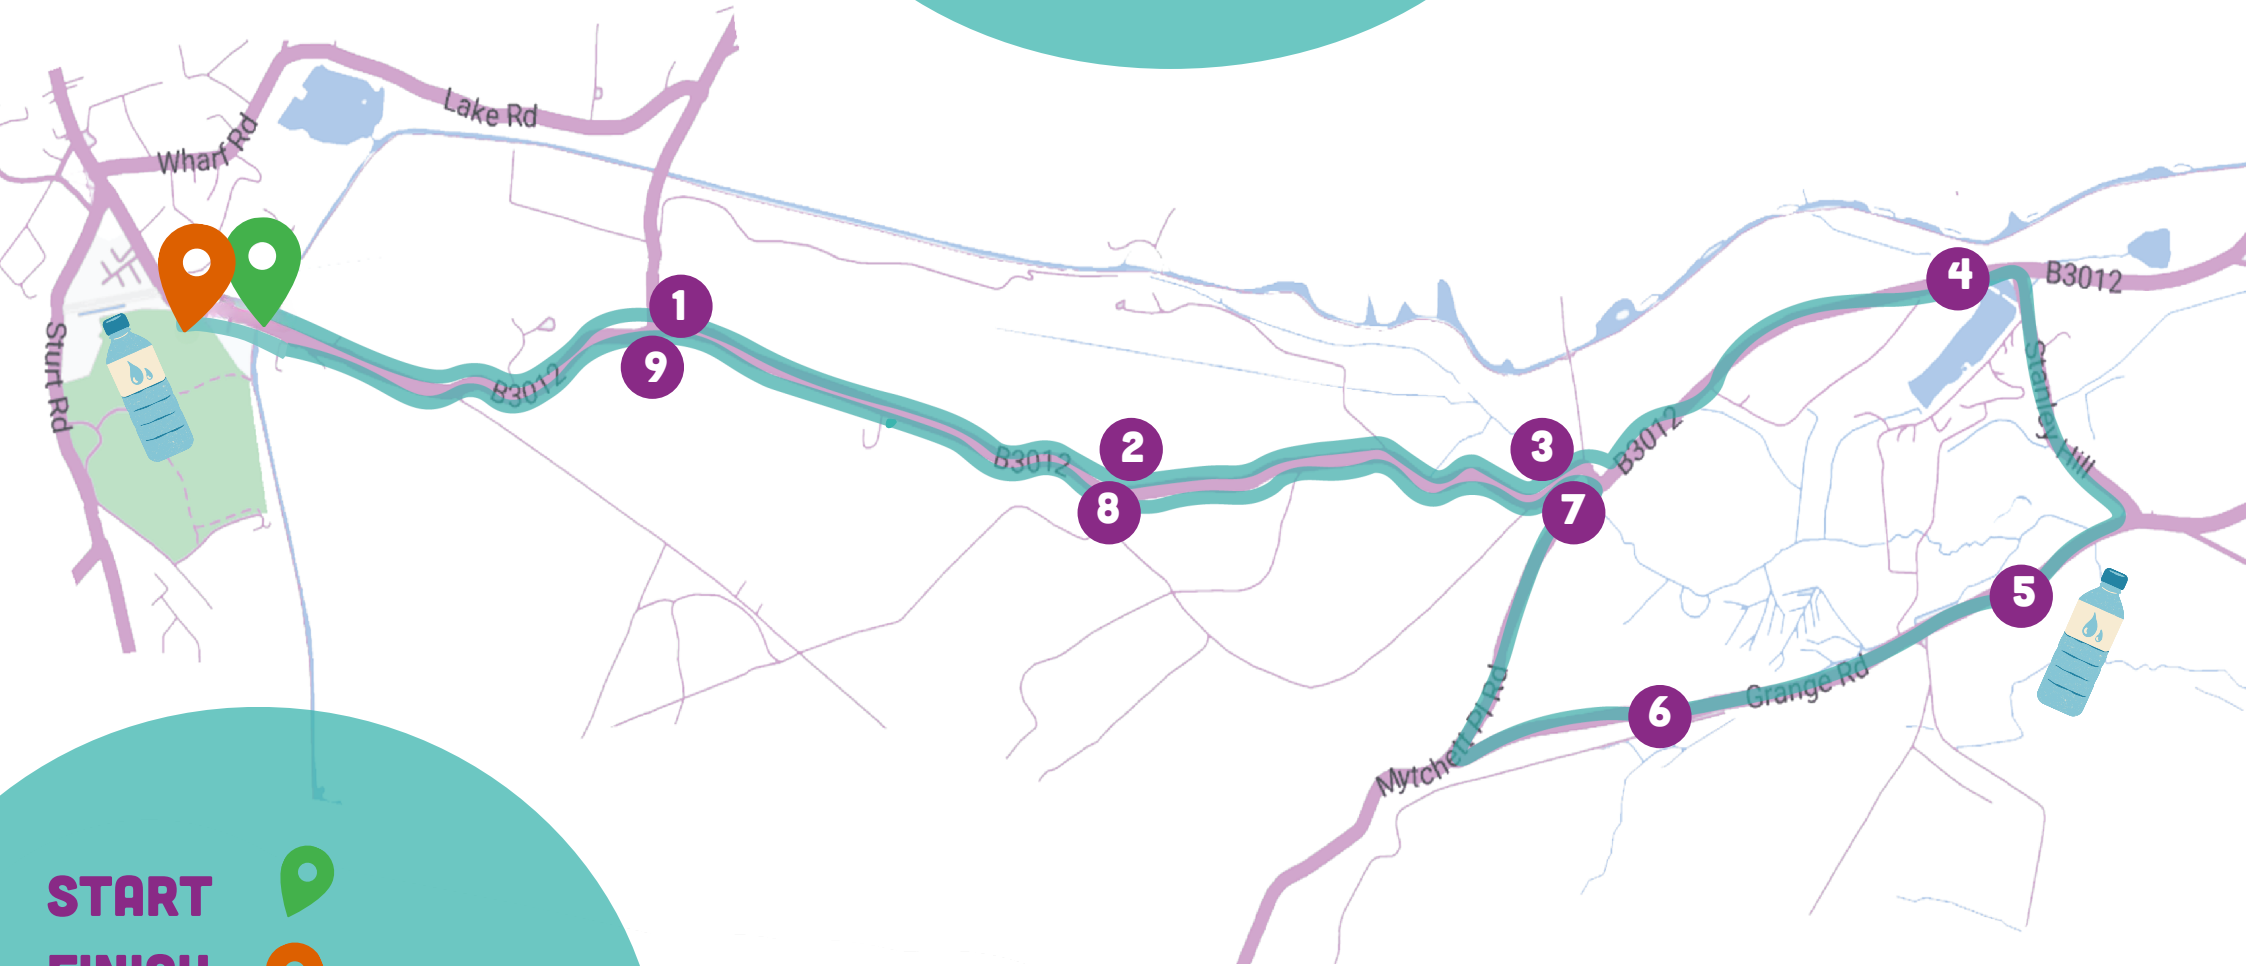

10KM

RUN FRIMLEY

START

FINISH

WATER STATION

KM MARKERS

3