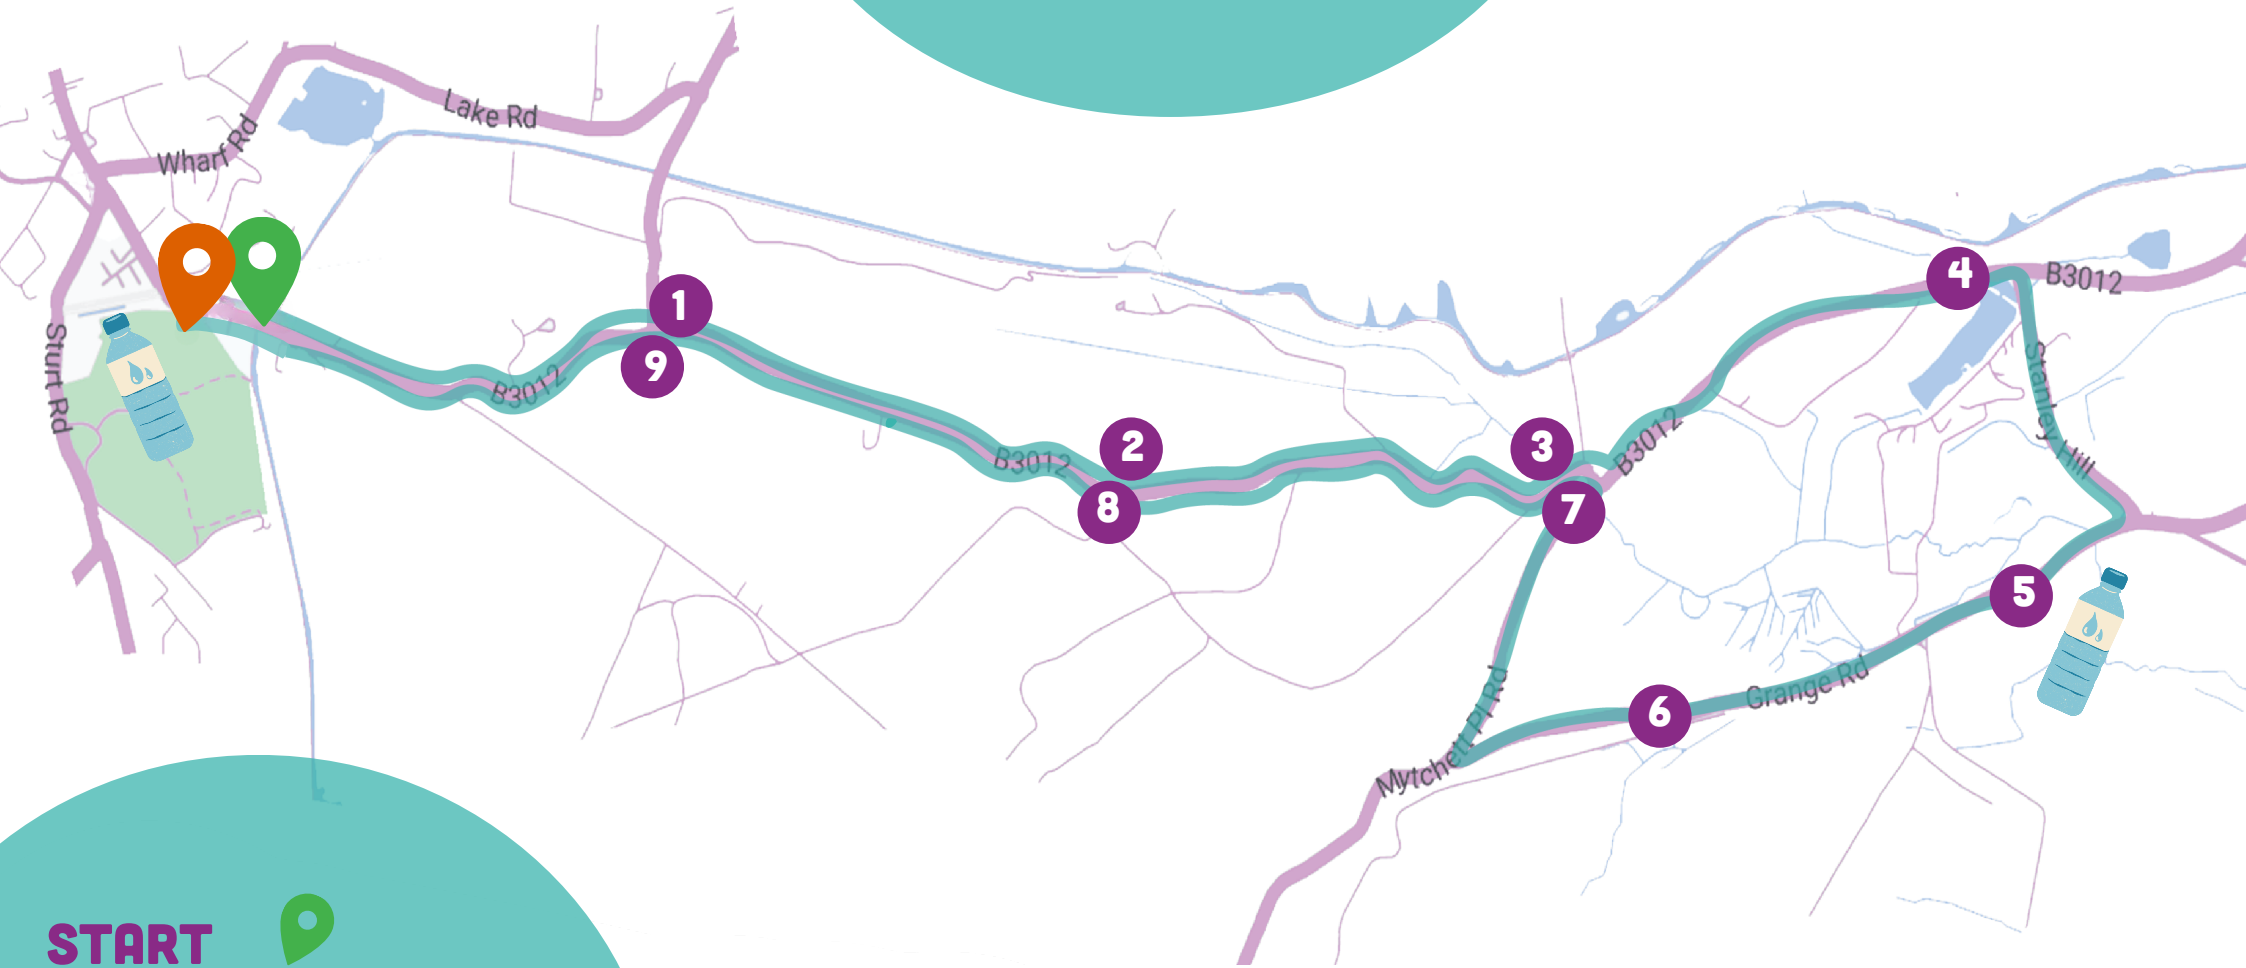

10KM

RUN FRIMLEY

- START
- FINISH
- WATER STATION
- KM MARKERS

ELEVATION: